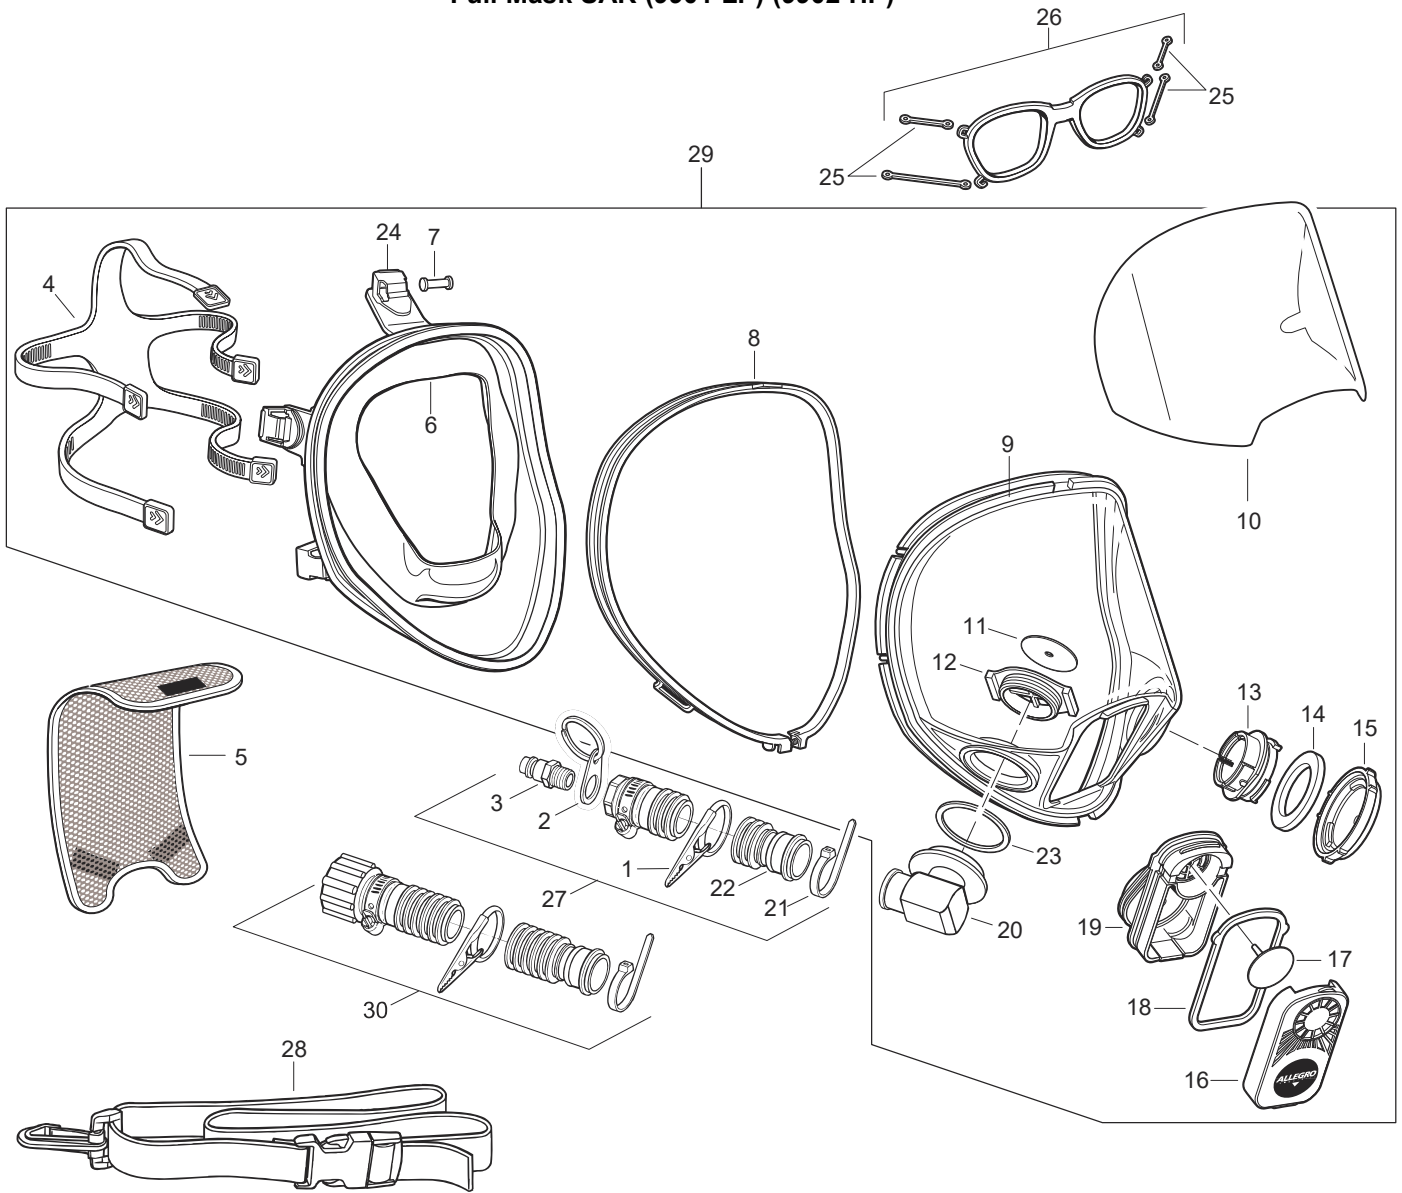

FULL MASK SUPPLIED AIR RESPIRATORS (9901 LP) (9902 HP)

Full Mask SAR (9901 LP) (9902 HP)

Key	Part #	Description	Key	Part #	Description	Key	Part #	Description
	9901	Full Mask SAR (LP)	12	9901-03A	Elbow Adapter Retainer	25	9901-06B	Support Bands
	9902	Full Mask SAR (HP)	13	9901-11A	Bayonet Connector	26	9901-06	Spectacle Kit
1	9900-09	Alligator Clip Assembly	14	9901-11B	Bayonet Connector Gasket	27	9920-01A	Breathing Tube Assembly (LP)
2	9900-15	Key Ring & Metal Tab Assembly	15	9901-11C	Bayonet Connector Cover	28	9900-02	Waist belt w/Clip
3	9700-73B	Plug (OBAC) (LP)	16	9901-08	Exhalation Valve Cover	29	9901-10	Full Face Mask Skirt Assembly
4	RP164	5 Point Head Band Suspension	17	9901-07	Exhalation Valve	30	9902-01	Breathing Tube Assy. (HP)
5	9901-02	Hairnet	18	9901-07A	Exhalation Valve Gasket		9901-20	Fit Test Kit - QLFT (Not Shown)
6	9901-13	Full Face Mask Skirt	19	9901-07B	Exhalation Valve Housing		9901-21	Fit Test Kit - QNFT (Not Shown)
7	9901-12	Head Band Suspension Pin	20	9901-04	Full Face Elbow Adaptor		9920-01	Breathing Tube Assy. w/ Waist Belt (Includes #27 and #28 LP Only)
8	9901-09R	Lens Retainer (Screw & Nut Inc.)	21	9900-01N	Plastic Tie Wrap			
9	9901-09L	Replacement Lens	22	9900-73B	Breathing Tube			
10	9901-25	Lens Peel-Offs (25 pkg.)	23	9901-05	Elbow Adapter Gasket			
11	9901-03B	Inhalation Valve	24	9901-14	Suspension Buckle			